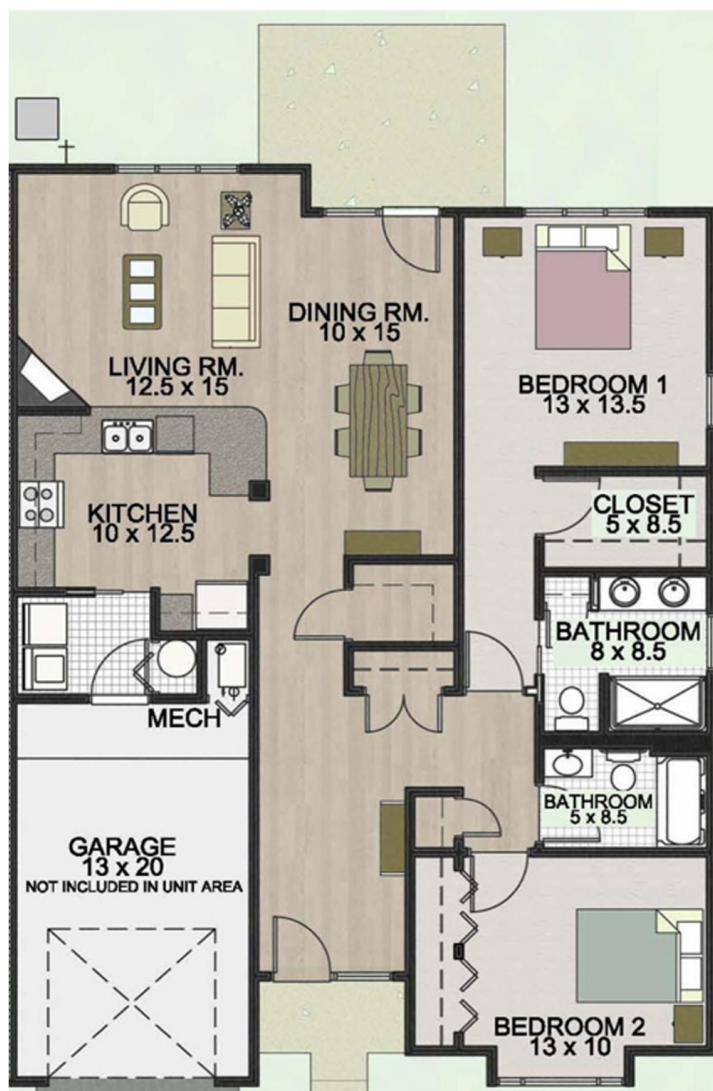

Prairie Homes of Hearthstone

BEAUTIFUL, MAINTENANCE-FREE UNITS

Included in your monthly fee:

- ✓ All interior and exterior building maintenance and repairs (including lawn care, snow removal, outside window washing)
- ✓ Repair and maintenance of appliances
- ✓ Taxes and building insurance (items owned by resident are not insured)
- ✓ Access to the amenities and events
- ✓ Priority access to Intermediate Care and Skilled Nursing, Rehabilitation (Medicare), Memory Care, Sheltered Care, and Assisted Living.